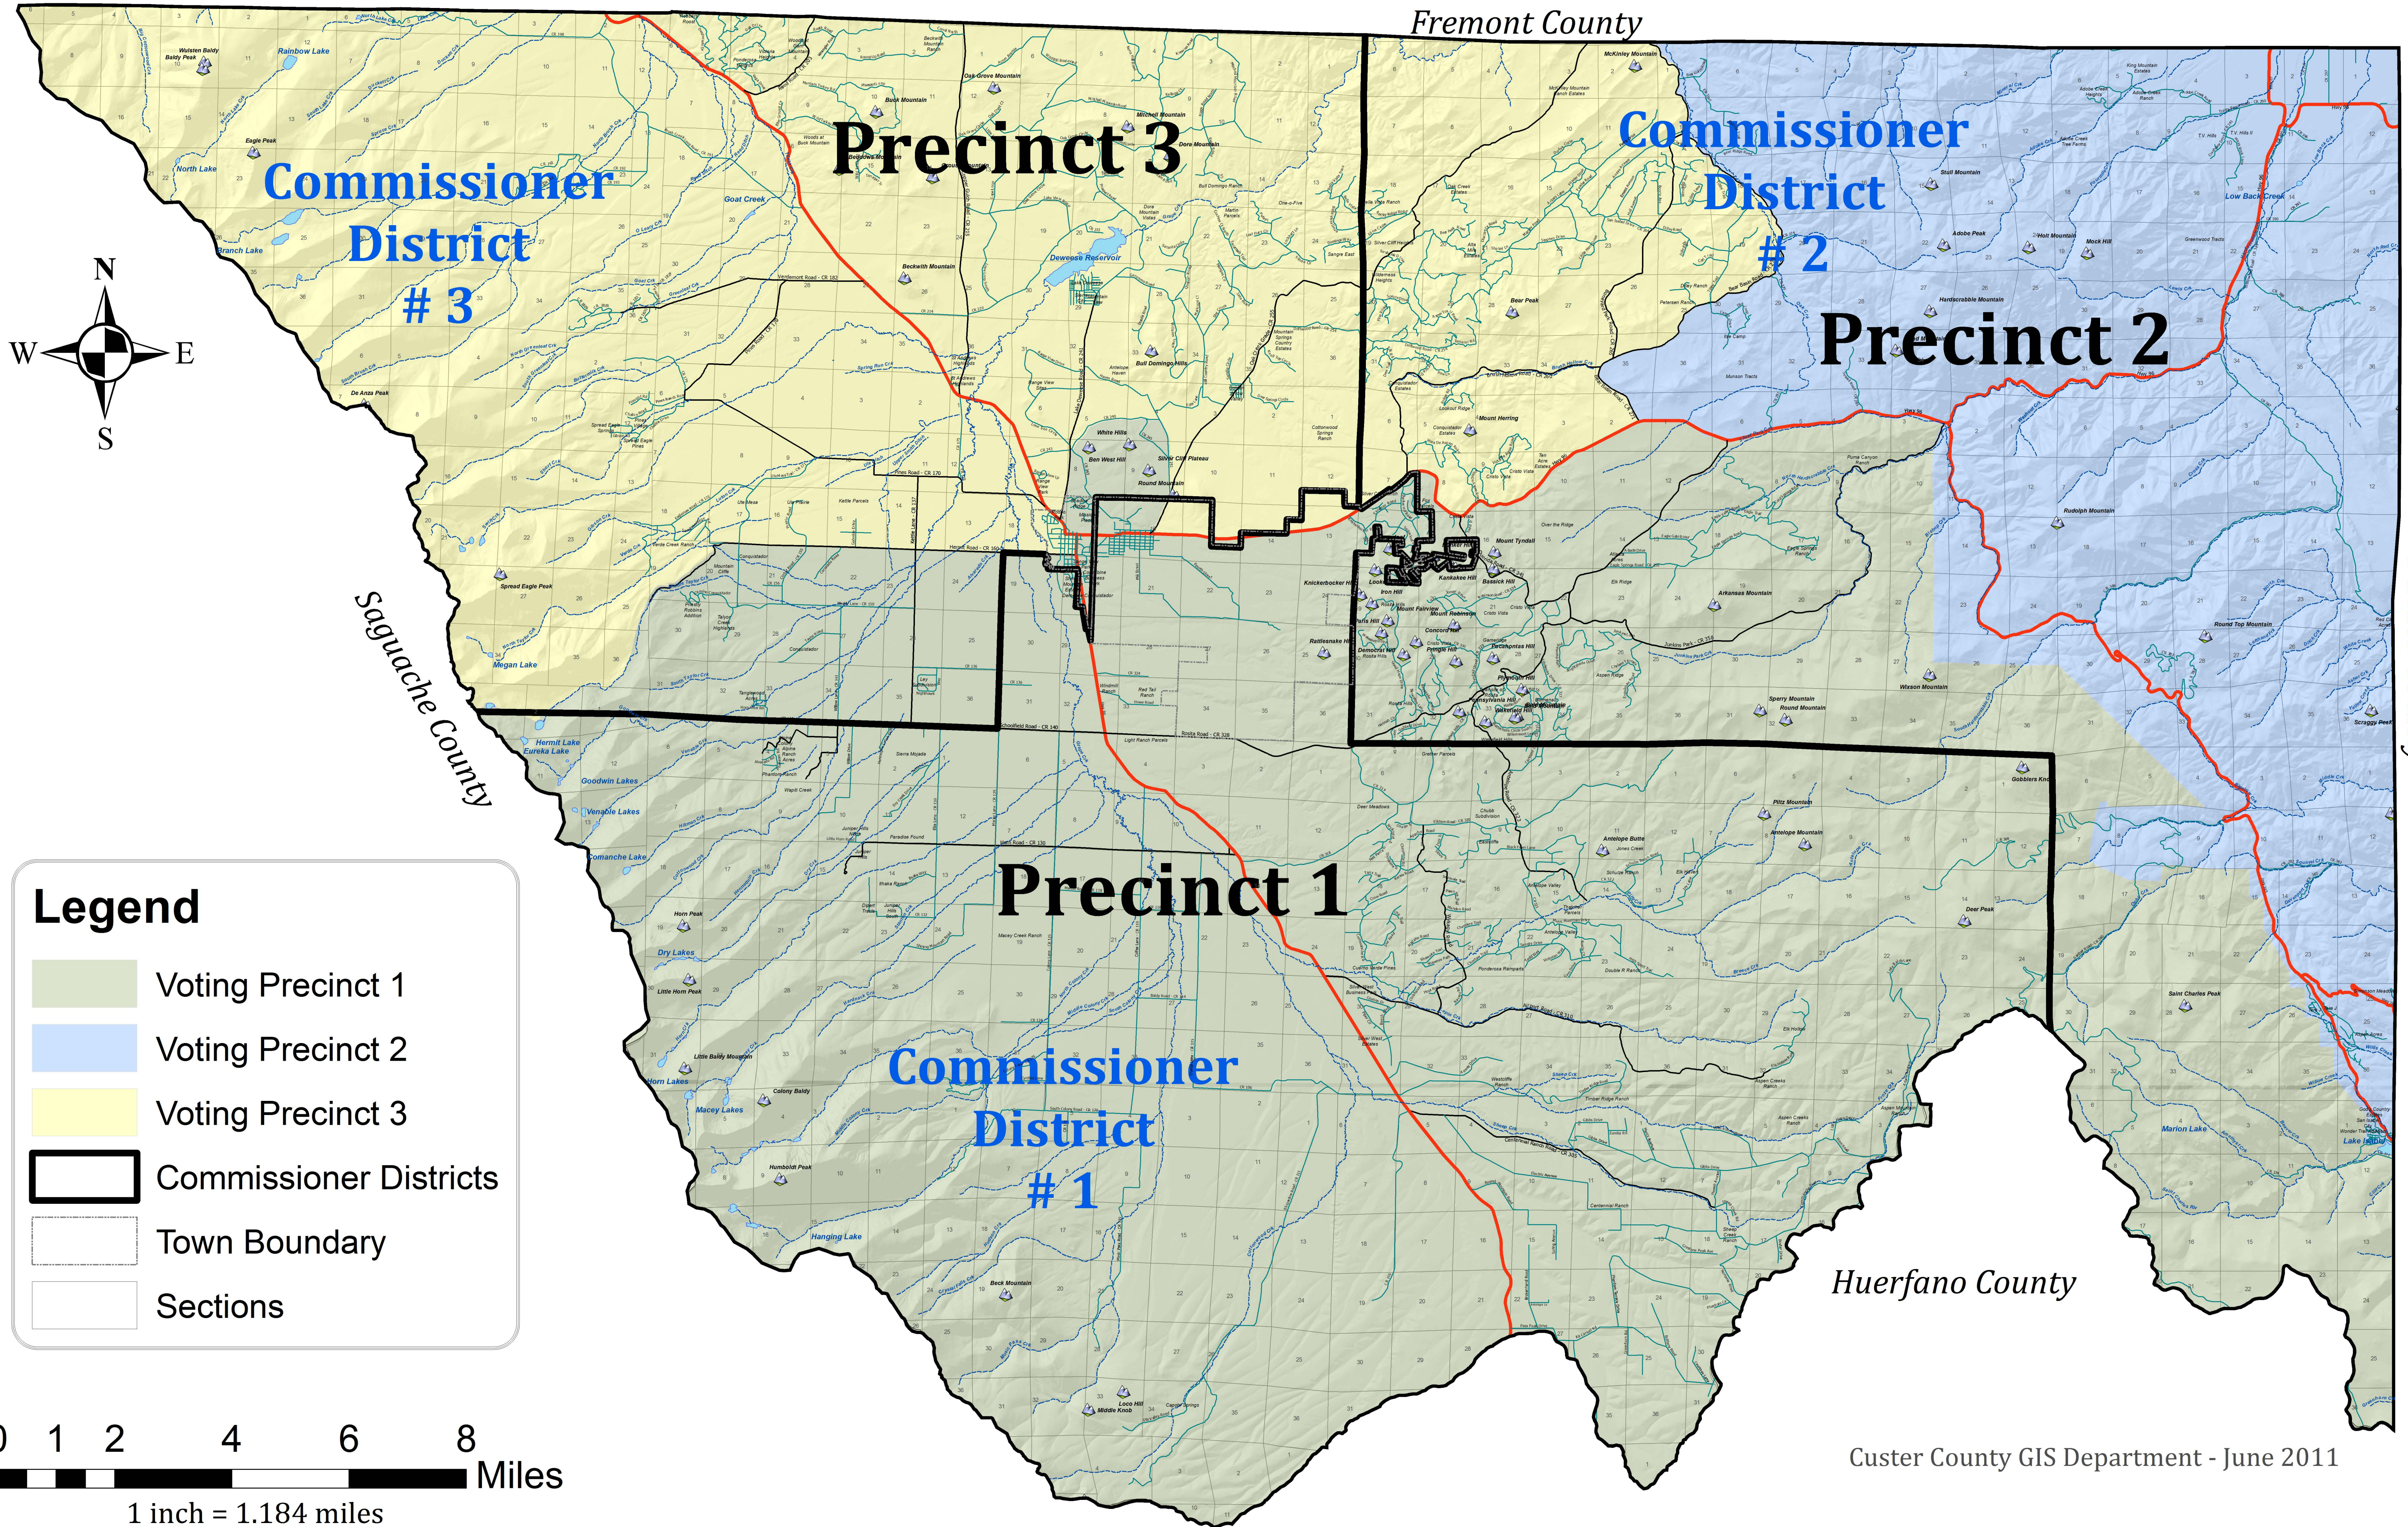

Custer County, Colorado - Voting and Commissioner Districts

Legend

- Voting Precinct 1
- Voting Precinct 2
- Voting Precinct 3
- Commissioner Districts
- Town Boundary
- Sections

1 inch = 1.184 miles