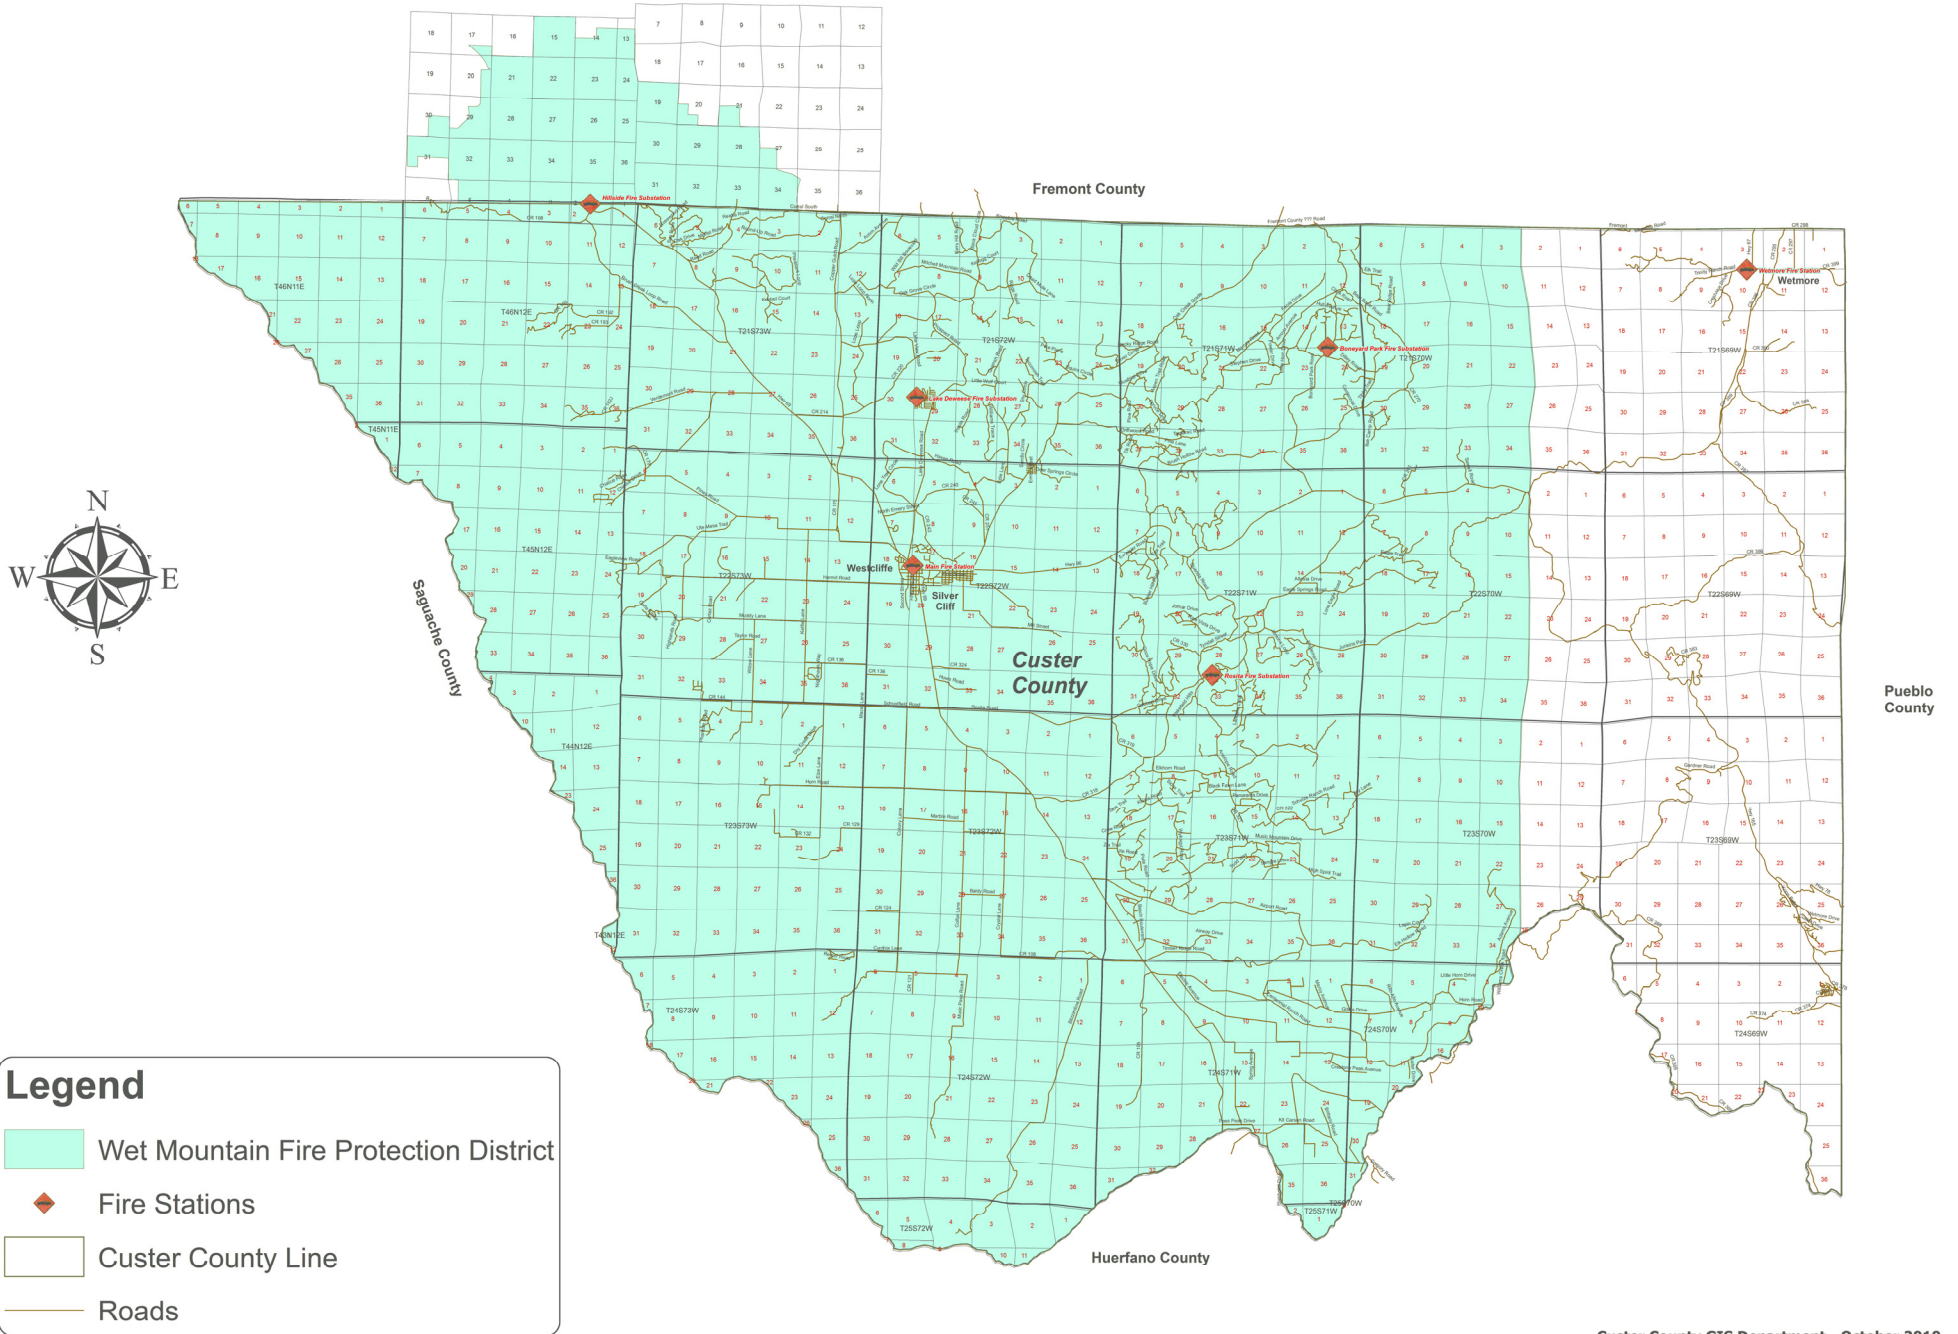

# Wet Mountain Fire Protection District

**Legend**

- Wet Mountain Fire Protection District
- Fire Stations
- Custer County Line
- Roads