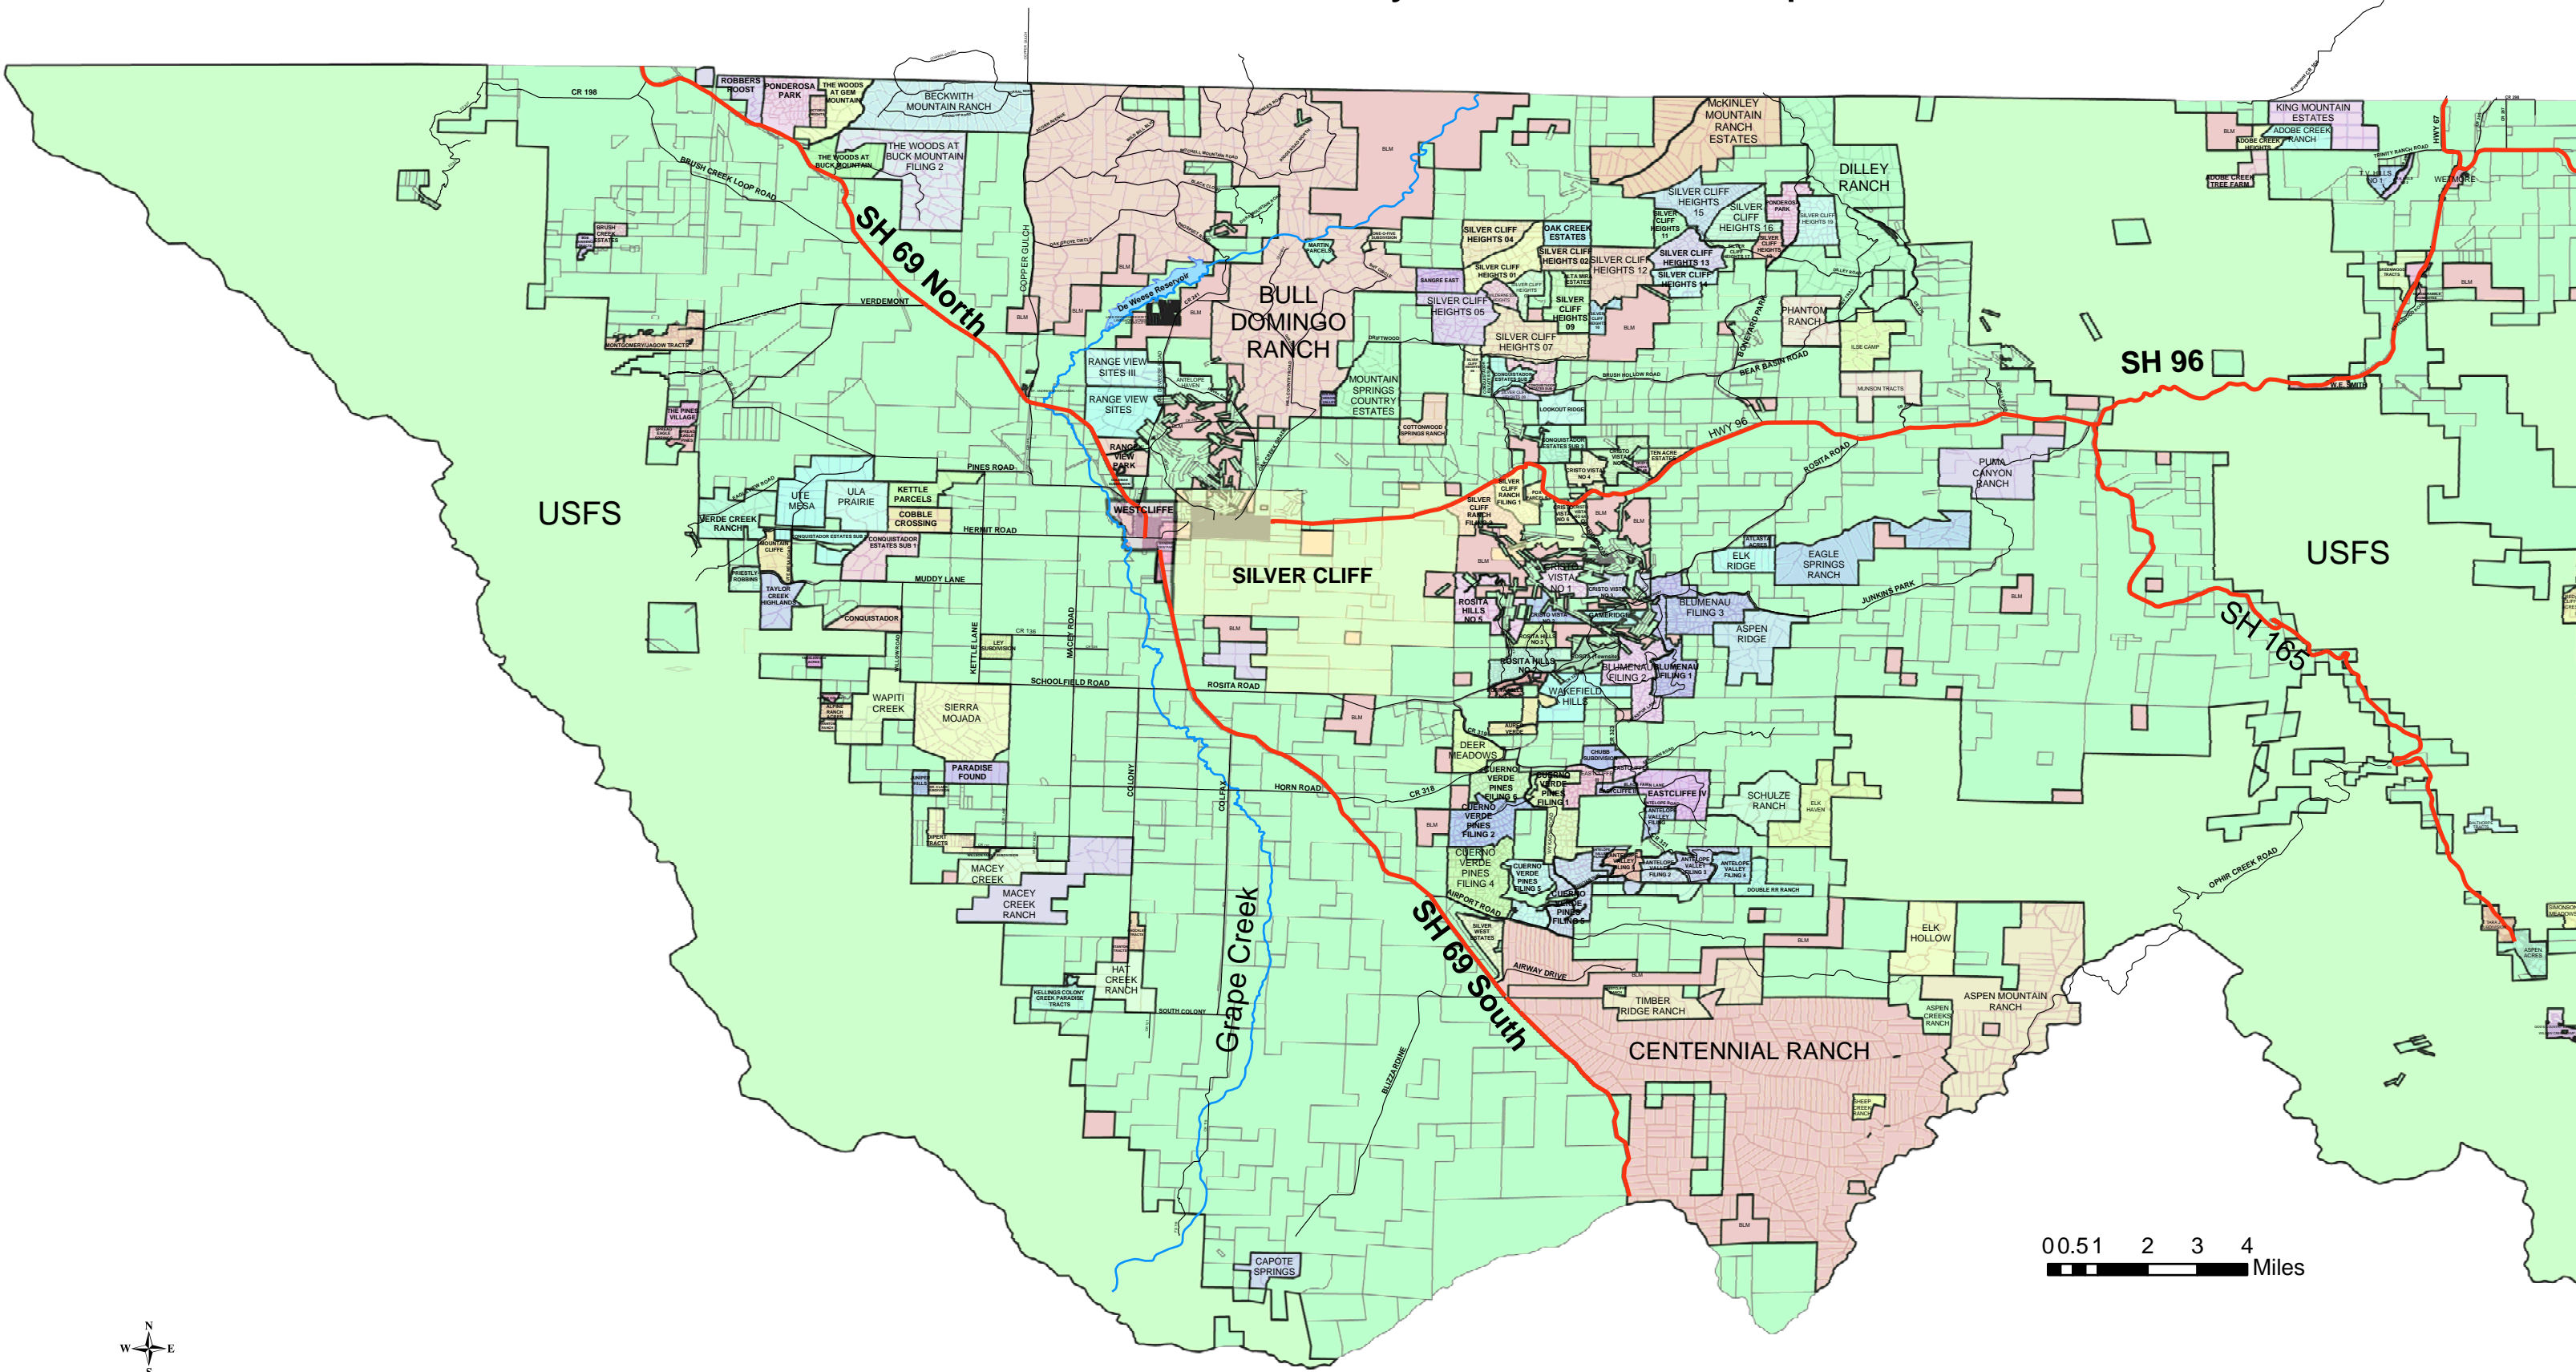

Custer County Subdivision Map

USFS

SILVER CLIFF

BULL DOMINGO RANCH

CENTENNIAL RANCH

USFS

0 0.51 2 3 4 Miles